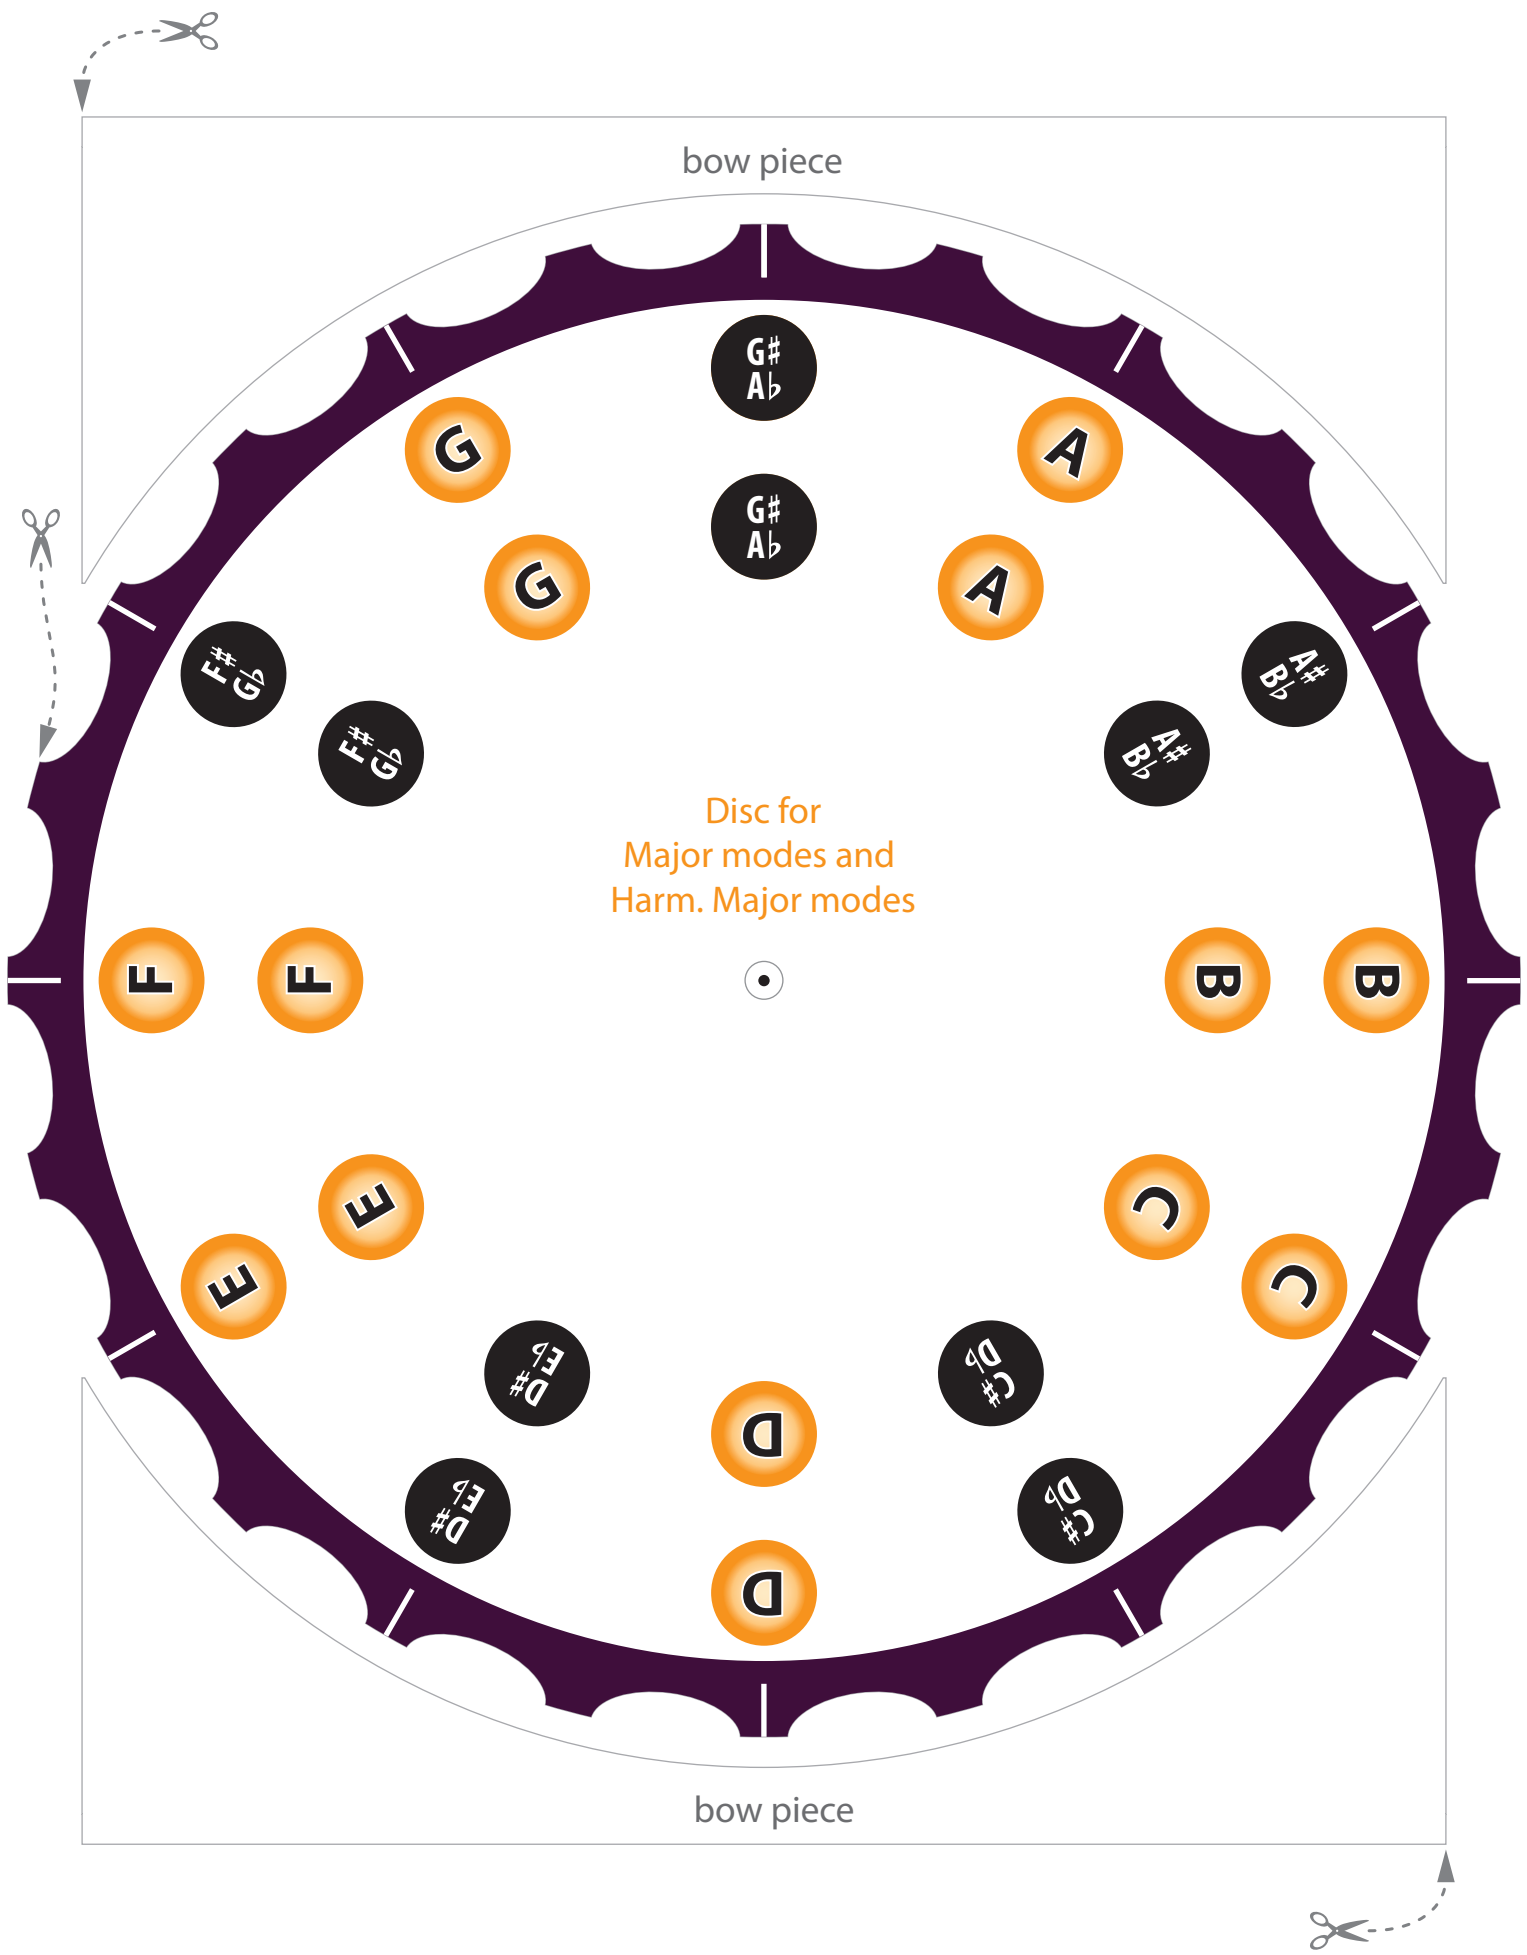

bow piece

Disc for
Major modes and
Harm. Major modes

bow piece